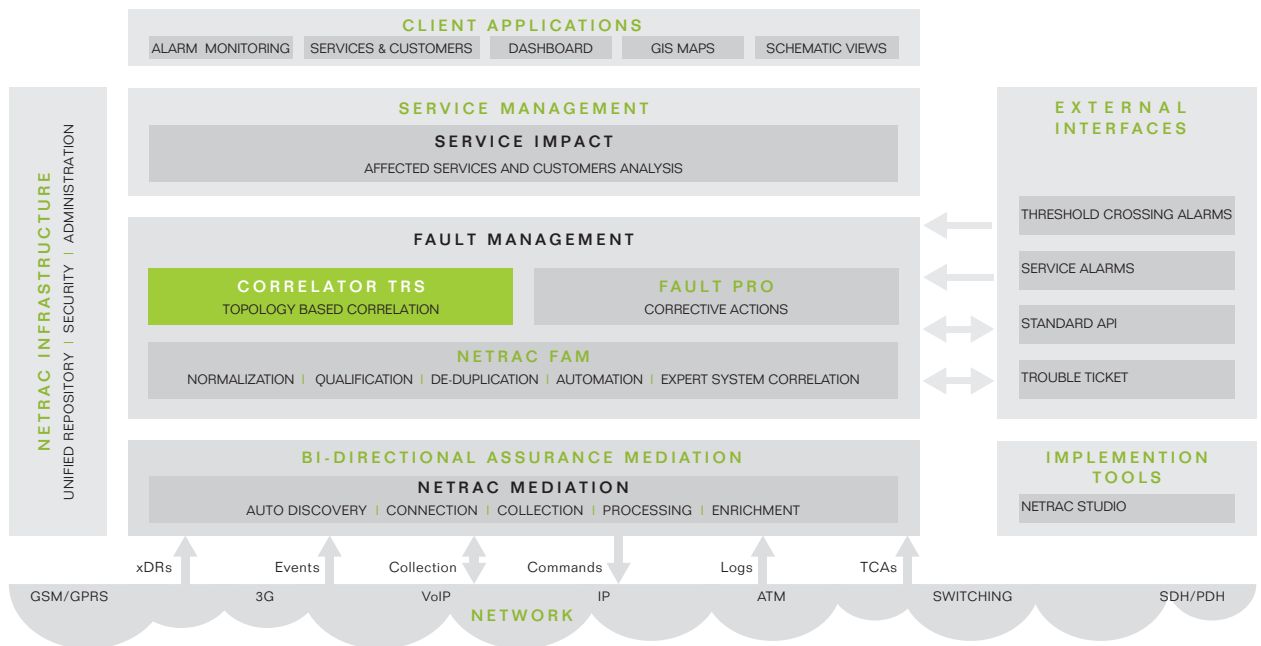

Correlator TRS (Topology-based Reasoning System) is TTI Telecom's patented probabilistic root-cause analysis system that identifies the root causes of network failures in a multi-vendor, multi-domain and multi-technology environment. Such failures are common in IP, ATM, wireless, and TDM-based (SONET/SDH, DWDM, PDH) core and access networks. TTI Telecom customers use Correlator TRS to significantly reduce the volume of alarms.

### BENEFITS AT A GLANCE

- Increases efficiency and improves Quality of Service (QoS).
- Achieves Low Total Cost of Ownership (TCO) by using a minimal set of vendor and equipment agnostic correlation rules which minimize the need for continuous manual updates.
- Cuts operating costs by eliminating the need for manual rules-updates due to topology changes.

Topology-based correlation systems use the topological relationships between network elements to deduce cause and effect relationships between alarms. CSPs will therefore experience significant alarm reduction and be able to resolve problems faster. Correlator TRS patented probabilistic reasoning algorithm enables the identification of root causes even when some alarms arrive late or do not arrive at all. Using Correlator TRS can increase service availability, decrease operational cost and provide improved customer experience.

## KEY FEATURES

- Identifies the root causes of network failures in a multi-vendor, multi-domain and multi-technology environment.
- Correlation rules for alarm analysis identify the root causes and symptomatic child alarms.
- Creates a derived alarm when no alarm in the group adequately describes the root-cause.
- Suppresses false alarms generated as a result of maintenance activities.
- Uses a patented probabilistic reasoning algorithm to make correct decisions when some alarms arrive late or not at all.
- Provides an easy-to-use GUI that enables simple rule writing. No more if-then-else rules!