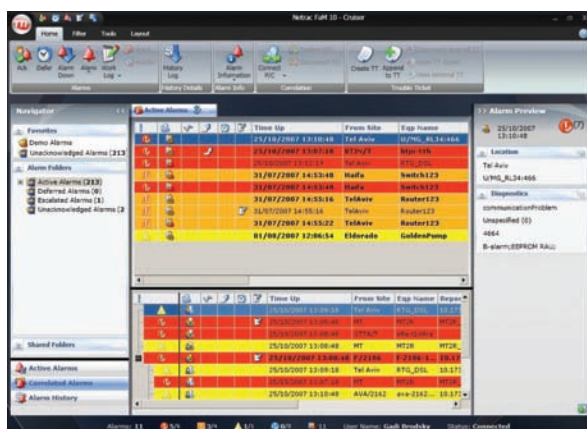

## NETRAC FAULT MANAGEMENT

Correlator TRS (Topology-based Reasoning System) is TTI Telecom's patented probabilistic root-cause analysis system that identifies the root causes of network failures in a multi-vendor, multi-domain and multi-technology environment. Such failures are common in IP, ATM, wireless, and TDM-based (SONET/SDH, DWDM, PDH) core and access networks. TTI Telecom customers use Correlator TRS to significantly reduce the volume of alarms.

Topology-based correlation systems use the topological relationships between network elements to deduce cause and effect relationships between alarms. CSPs will therefore experience significant alarm reduction and be able to resolve problems faster. Correlator TRS patented probabilistic reasoning algorithm enables the identification of root causes even when some alarms arrive late or do not arrive at all. Using Correlator TRS can increase service availability, decrease operational cost and provide improved customer experience.

## KEY FEATURES

- Identifies the root causes of network failures in a multi-vendor, multi-domain and multi-technology environment.
- Correlation rules for alarm analysis identify the root causes and symptomatic child alarms.
- Creates a derived alarm when no alarm in the group adequately describes the root-cause.
- Suppresses false alarms generated as a result of maintenance activities.
- Uses a patented probabilistic reasoning algorithm to make correct decisions when some alarms arrive late or not at all.
- Provides an easy-to-use GUI that enables simple rule writing. No more if-then-else rules!